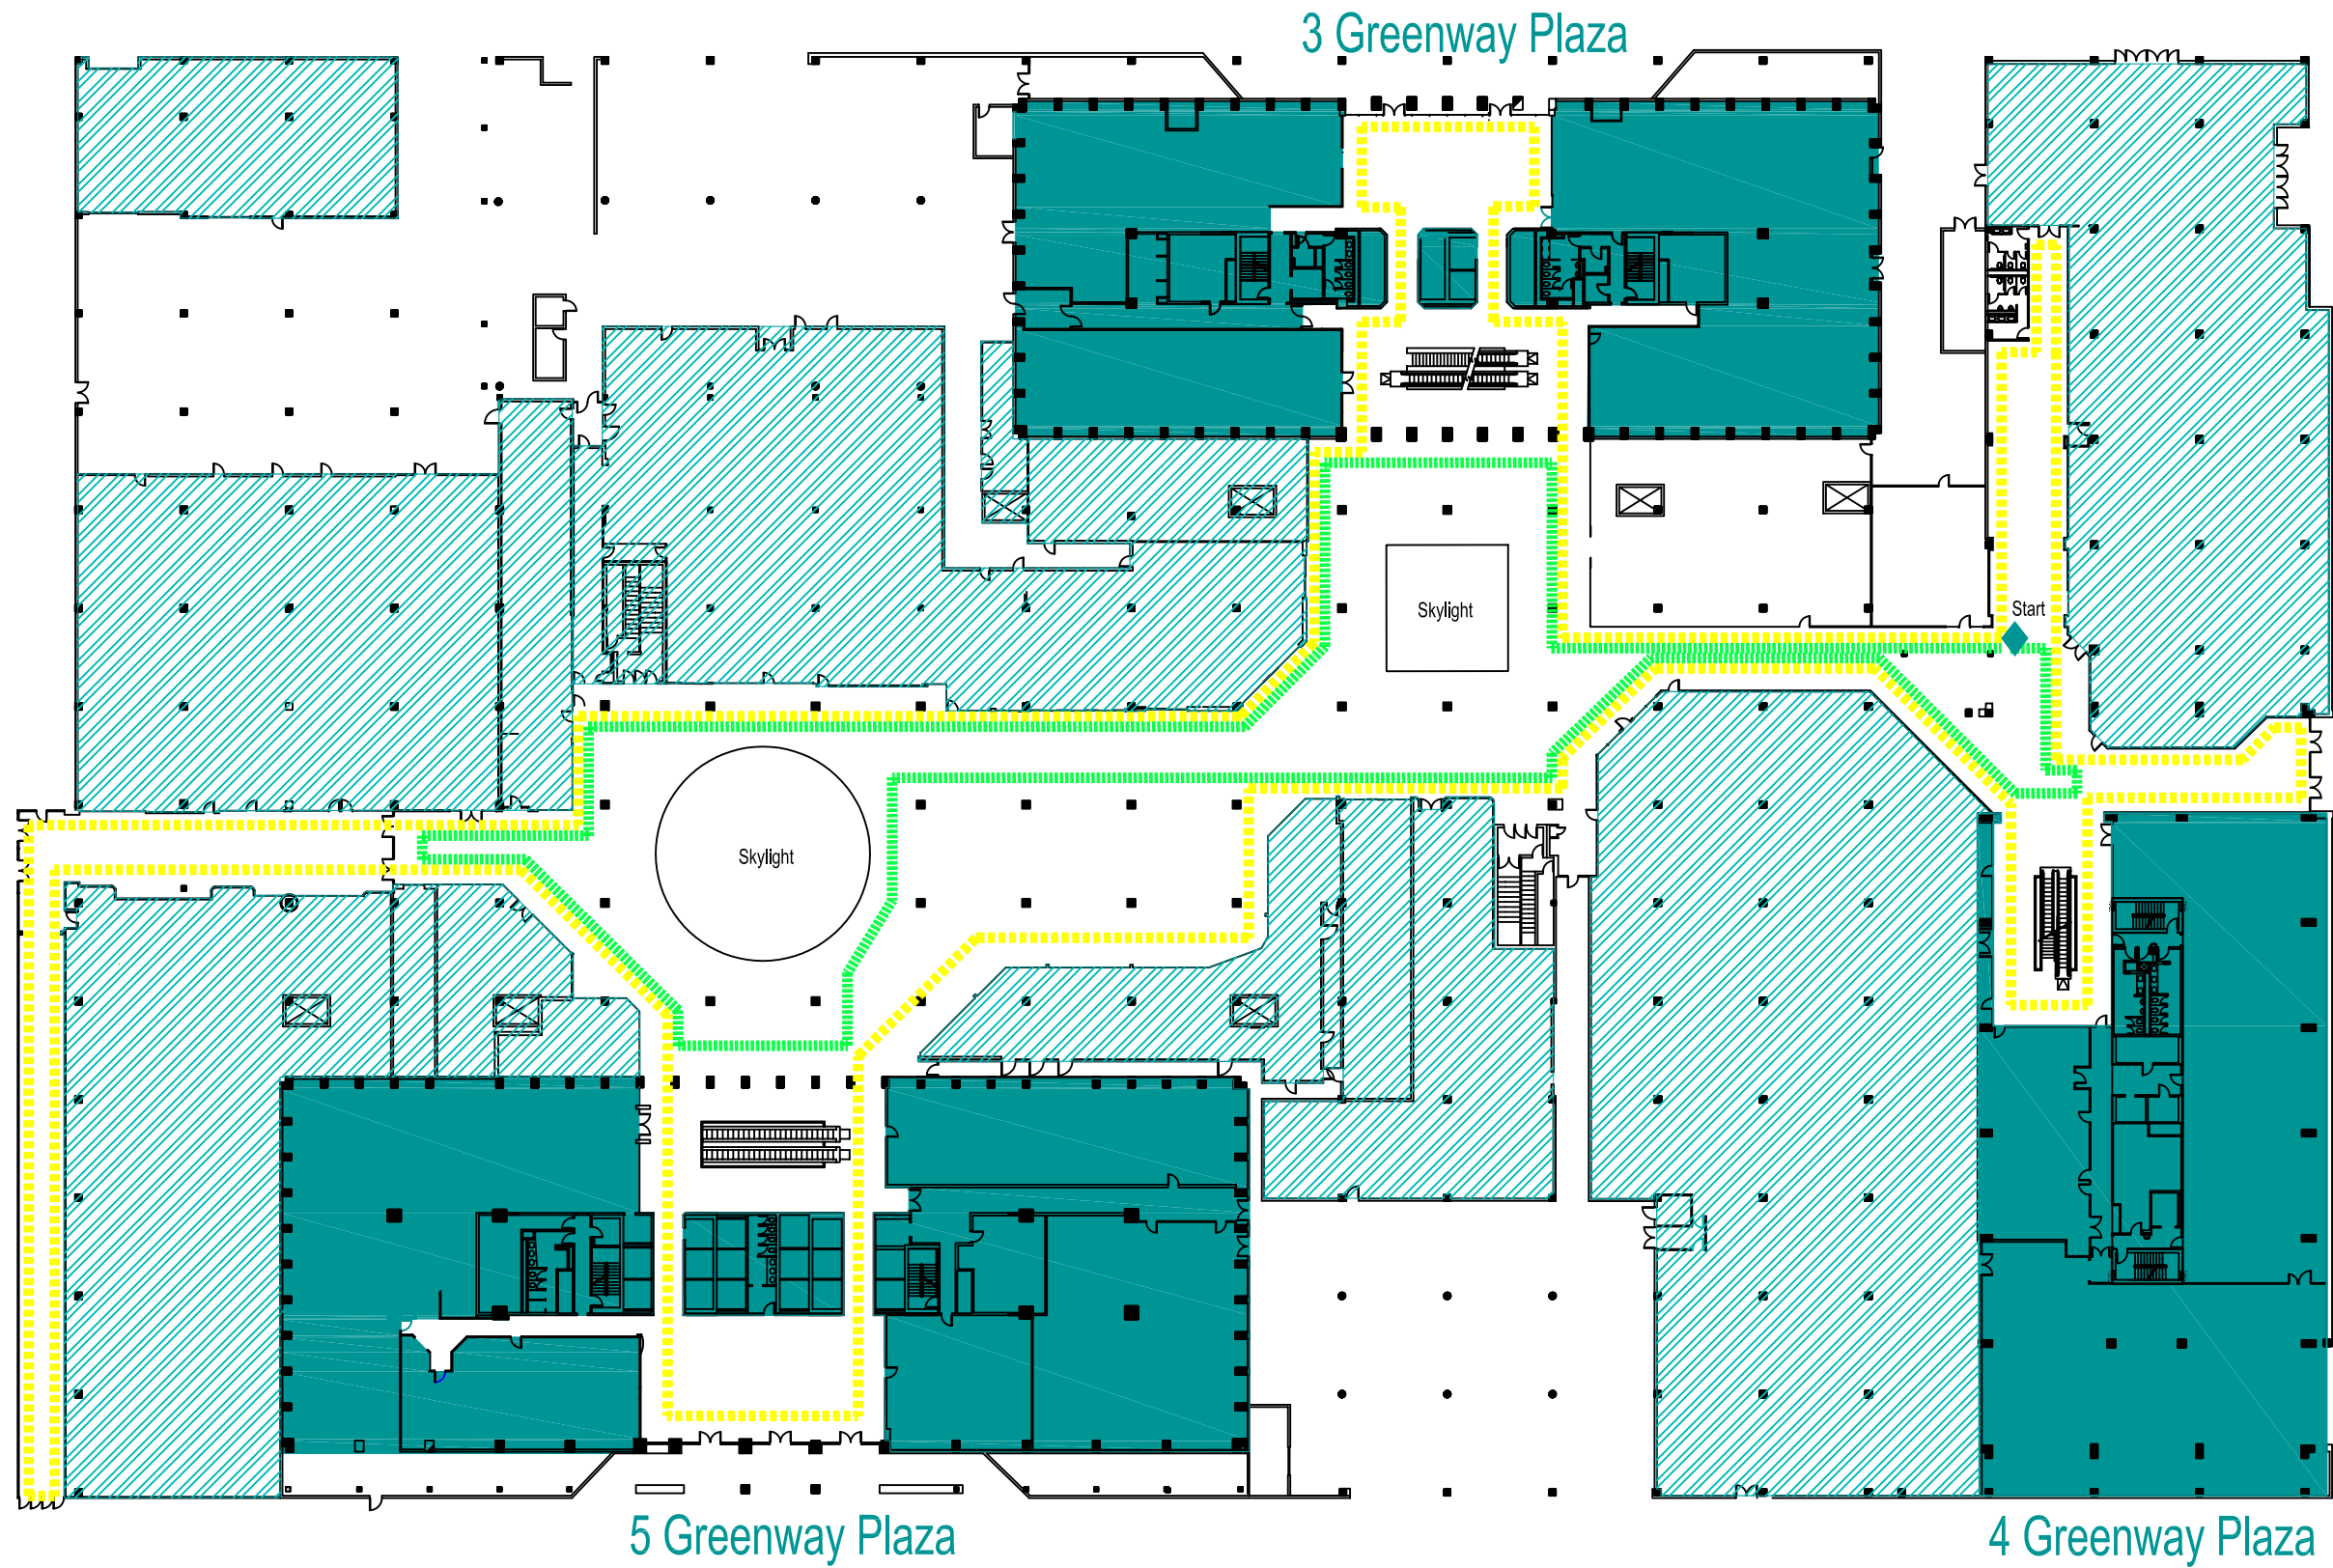

# MALL WALKERS TRACK THE SHOPS @ GREENWAY

LEGEND	
	SHORT ROUTE = 1/4 MILE
	LONG ROUTE = 1/2 MILE
	START