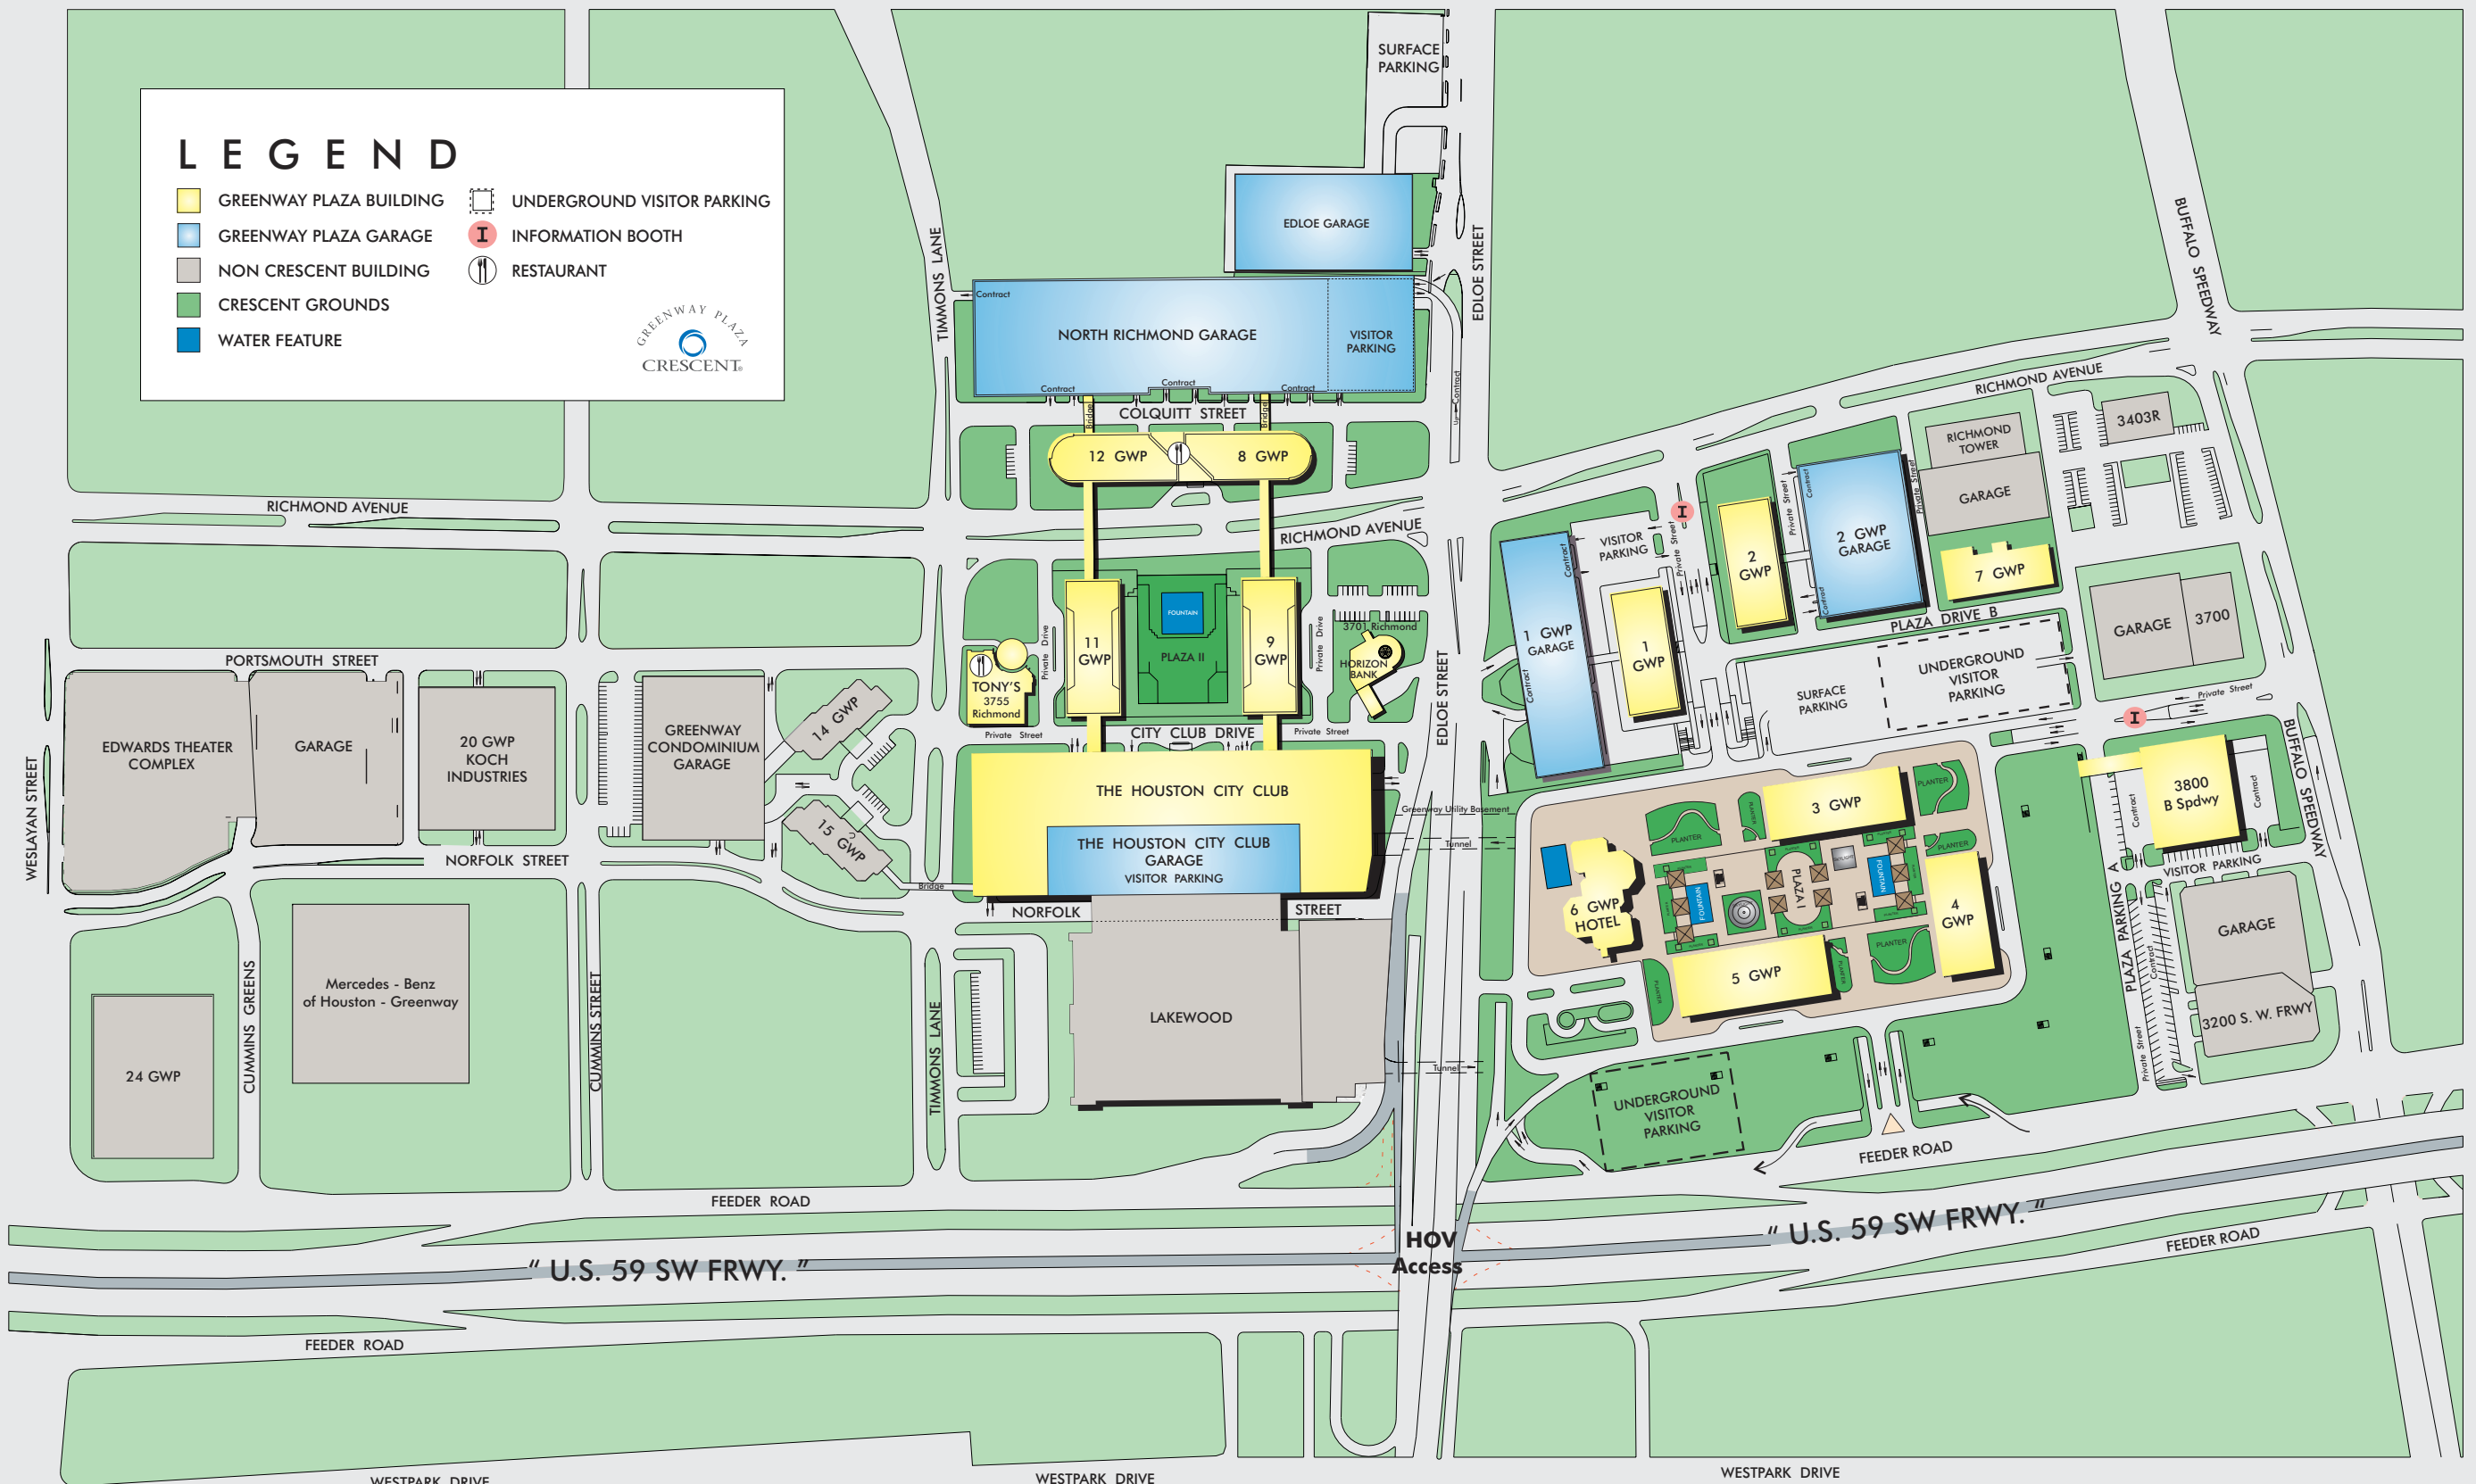

LEGEND

- GREENWAY PLAZA BUILDING
- GREENWAY PLAZA GARAGE
- NON CRESCENT BUILDING
- CRESCENT GROUNDS
- WATER FEATURE
- UNDERGROUND VISITOR PARKING
- I INFORMATION BOOTH
- RESTAURANT

GREENWAY PLAZA

20 FEB 2004